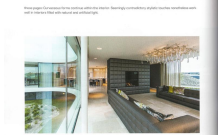

Villa New Water